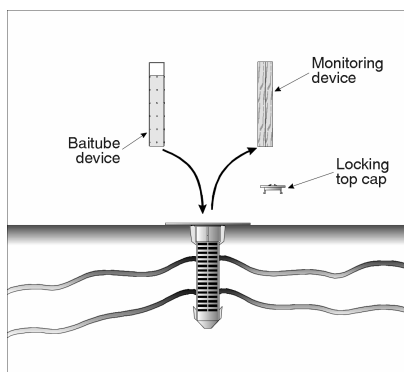

The ELIMINEX Termite Bait System Features:

Our system features the Advance Termite Bait Station from Whitmire Micro-Gen. This station has the biggest load of termite bait compared to all the other bait systems on the market today. The system offers inspection that does not disturb termites, a factor that greatly improves our ability to control termites.

Once again, when bait is applied into the station, termites are disturbed. They are physically removed from the wood monitor sticks and shaken into the bait tube. Again, termites can abandon the area and never come back. And, if the technician doesn't apply some water into the bait tube, it can dry out and kill those termites, and the system will fail.

Termite Inspection Cartridge

Termites enter from the bottom, and stay in the cartridge when removed and replaced with the Termite Bait Cartridge. No disturbance of termites - no abandoning the bait station.

Termite Monitor Base

The actual wood monitor that starts termites feeding stays in place. Termites are not disturbed, and freely travel up into the Bait Cartridge when inserted.

Termite Bait Cartridge (TBC): This cartridge replaces the Termite Inspection Cartridge when termites become active in the station. The TBC contains 3 times the amount of bait that Sentricon bait tubes have. That means more bait is available to eliminate the termites quicker. The active ingredient - Diflubenzuron - is an Insect Growth Regulator, just like Sentricon uses, so it's just as effective. We can also apply "Above Ground Bait" if needed.